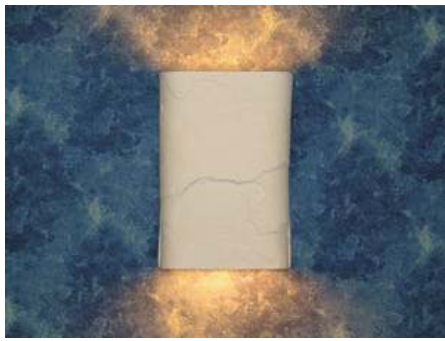

#SL 512 Back Lit Wall Light
(3,5,7,9,18)
7" w x 17" h x 4 1/2" d
Mounting: 6 1/2" from top
(no patterns available, no texture available)

SL 511 Adobe

SL 1212 Red Stone

SL 512 Yellow Slate

#SL 0812 Slate Wall Light
(3,5,7,9,18) ADA compliant
8"w x 12"h x 4"d
Mounting: 4" from top
(no patterns available, no texture available)